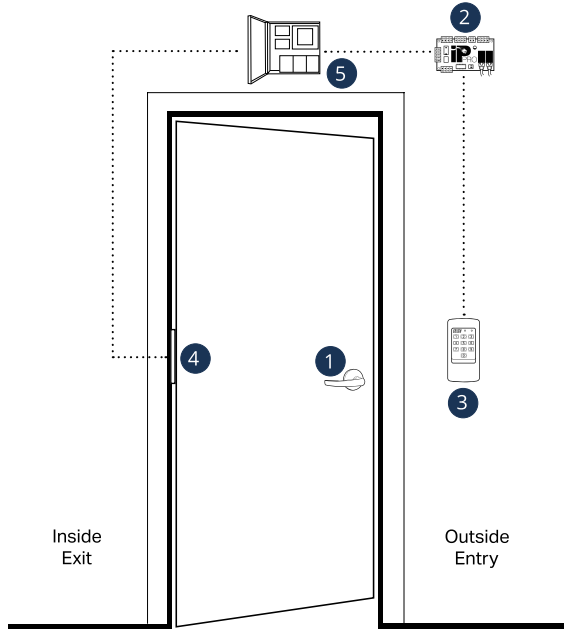

Network Edge Physical Security for Data Rooms

SELECT ONE

1 7800 Series

Solenoid Controlled Mortise Locks

Z7852LQE	Failsecure, Outside Only
Z7850LQE	Failsafe, Outside Only
Z7832LQE	Failsecure, Both Sides

- Vandal resistant clutch
- Key latch retraction
- Field reversible handing

1 7200 Series

Electrified Cylindrical Locksets

Z7252EQ	Failsecure, Outside Only
Z7250EQ	Failsafe, Outside Only

- Field selectable dual voltage (12/24 VDC)
- Latch status (LS)
- "C" keyway

2 IPD Series

IP-Based Access Controllers

920PW	Weigand Output
-------	----------------

- Single gang wall or surface mount
- Heavy cast vandal resistant housing
- 500 users

4 PTH Series

Electrified Power Transfer Hinges

PTH-4Q	Four Conductors
PTH-2+4Q	Six Conductors
PTH-10Q	Ten Conductors