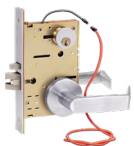

Network Edge Physical Security for Data Rooms

SELECT ONE

1 7800 Series

Solenoid Controlled Mortise Locks

Z7852LQE	Failsecure, Outside Only
Z7850LQE	Failsafe, Outside Only
Z7832LQE	Failsecure, Both Sides

- Vandal resistant clutch
- Key latch retraction
- Field reversible handing

1 7200 Series

Electrified Cylindrical Locksets

Z7252EQ	Failsecure, Outside Only
Z7250EQ	Failsafe, Outside Only

- Field selectable dual voltage (12/24 VDC)
- Latch status (LS)
- "C" keyway

2 IPD Series

IP-Based Access Controllers

920PW	Weigand Output
-------	----------------

- Single gang wall or surface mount
- Heavy cast vandal resistant housing
- 500 users

4 PTH Series

Electrified Power Transfer Hinges

PTH-4Q	Four Conductors
PTH-2+4Q	Six Conductors
PTH-10Q	Ten Conductors