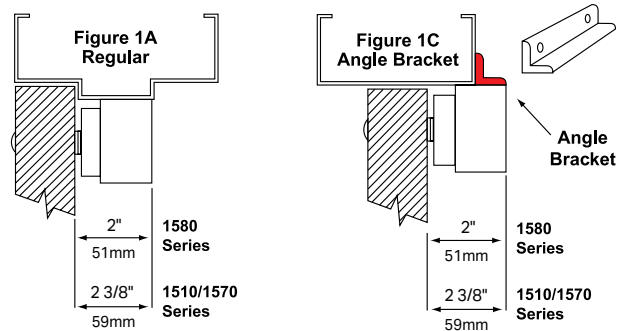

COMPATIBLE DELAYED EGRESS LOCKS

	Dimensions	1511S	1511T	1581S
AB11V	1" x 1" x 11"	Yes	Yes	Yes
AB12V	1" x 1 1/2" x 11"	Yes	Yes	Yes
AB13V	1 1/2" x 1 1/2" x 11"	Yes	Yes	Yes
AB14V	2" x 1 1/2" x 11"	Yes	Yes	Yes