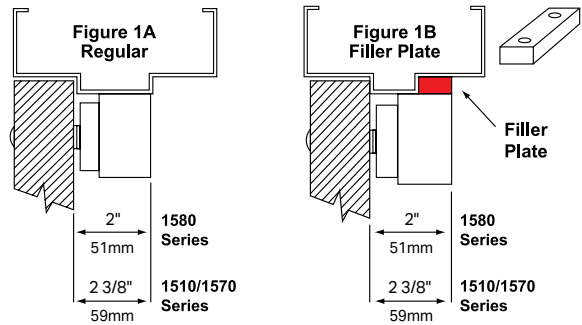

MOUNTING KITS & HARDWARE

FILLER PLATES

For extension of the stop to provide a proper mounting surface on the underside of the header. See figure 1B. SDC filler plates are aluminum 628 finish. Consult factory for special finishes.

COMPATIBLE DELAYED EGRESS LOCKS

	Dimensions	1511S	1511T	1581S
FP11V	1/8" x 1 1/4" x 11"	Yes	Yes	Yes
FP12V	1/4" x 1 1/4" x 11"	Yes	Yes	Yes
FP13V	3/8" x 1 1/4" x 11"	Yes	Yes	Yes
FP14V	1/2" x 1 1/4" x 11"	Yes	Yes	Yes
FP15V	5/8" x 1 1/4" x 11"	Yes	Yes	Yes

	Dimensions	1511S	1511T	1581S
AB11V	1" x 1" x 11"	Yes	Yes	Yes
AB12V	1" x 1 1/2" x 11"	Yes	Yes	Yes
AB13V	1 1/2" x 1 1/2" x 11"	Yes	Yes	Yes
AB14V	2" x 1 1/2" x 11"	Yes	Yes	Yes

1 LOCKING DEVICES

Electromagnetic Locks