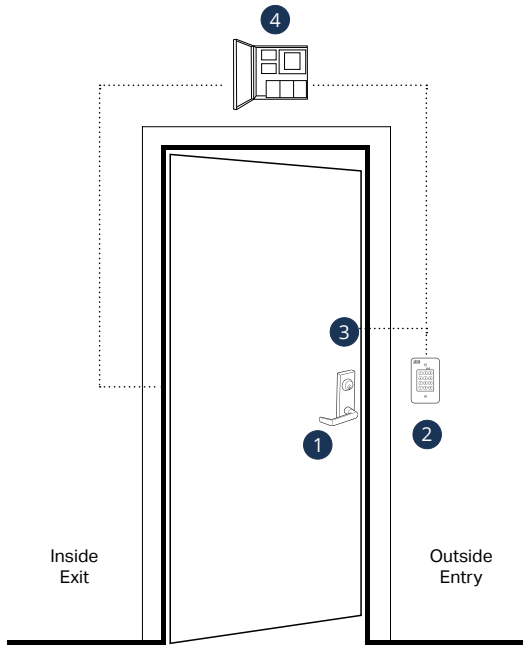

Electrified Mortise Lock Access Control

1 7800 Series

Solenoid Controlled Mortise Locks

Z7852LQE	Failsecure, Outside Only
Z7832LQE	Failsecure, Both Sides

- Vandal resistant clutch
- Key latch retraction
- Field reversible handing

2 918 Series

Indoor Digital Keypads

918U	Self-Contained
918WU	Weigand Output

- Single gang wall or surface mount
- Tamper-resistant screws
- Selectable audible level tactile keys

3 WPT Series

Wireless Power Transfer