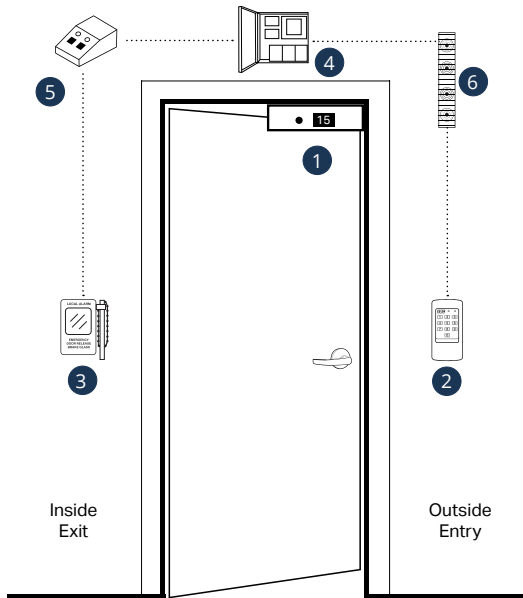

Vertical Market Solutions

PUBLIC VENUES MARKET APPLICATIONS

Delayed Egress High Traffic Control

1 1511S Series

Integrated Delayed Egress Locks

1511SNAKV	Single
1511TNAKV	Tandem

- Verbal instruction and countdown display
- Fire and life safety code compliance
- Remote access control and REX inputs

2 920 Series

Indoor/Outdoor Digital Keypads

920	Self Contained
920P	Self Contained w/Prox
920PW	Weigand Output

- Single gang wall or surface mount
- Heavy cast vandal resistant housing
- 500 users

3 490 Series

Emergency Release Stations

491	Break Glass Station
492	Pull Station
492WP	Pull Station, Weatherized

- Easy activation instructions
- Integrated siren
- Individual or all door release

4 634 Series

4 Amp Power Controllers